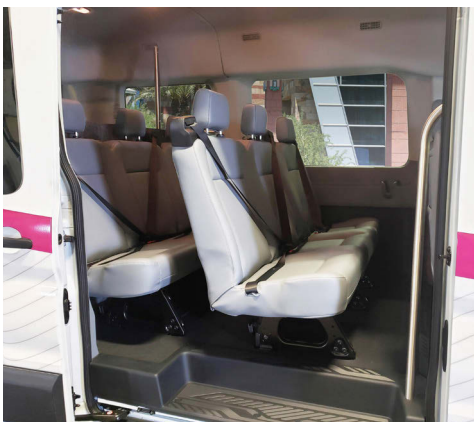

DRIVERGE
VEHICLE INNOVATIONS

FORD TRANSIT
HOSPITALITY SHUTTLES

Custom graphic wraps can be installed at our factory.

Providing Comfort, Style, and Convenience

Hospitality Shuttle Features

- Backlit front sign
- Rear luggage partition and shelf
- Side-entry stanchion pole
- Steel running board and driver side step
- Graphic installation at the factory

Upgrade Options

- High-capacity, roof-mounted AC
- Executive-style seat selections
- LED lighting and other amenities
- Wood grain vinyl flooring

Need More Amenities?

Ask about our Impression Series, executive style shuttles with seating for up to 15 passengers (including driver) – and a bus door option.

A large step-well and stanchion grab pole provide for easy access to a spacious seating area.

Backlit ID sign.

Luggage wall and shelf with solid or clear top partition.

Ideas made to move

Driverge Vehicle Innovations
Ph. 844-629-5238 • Driverge.com